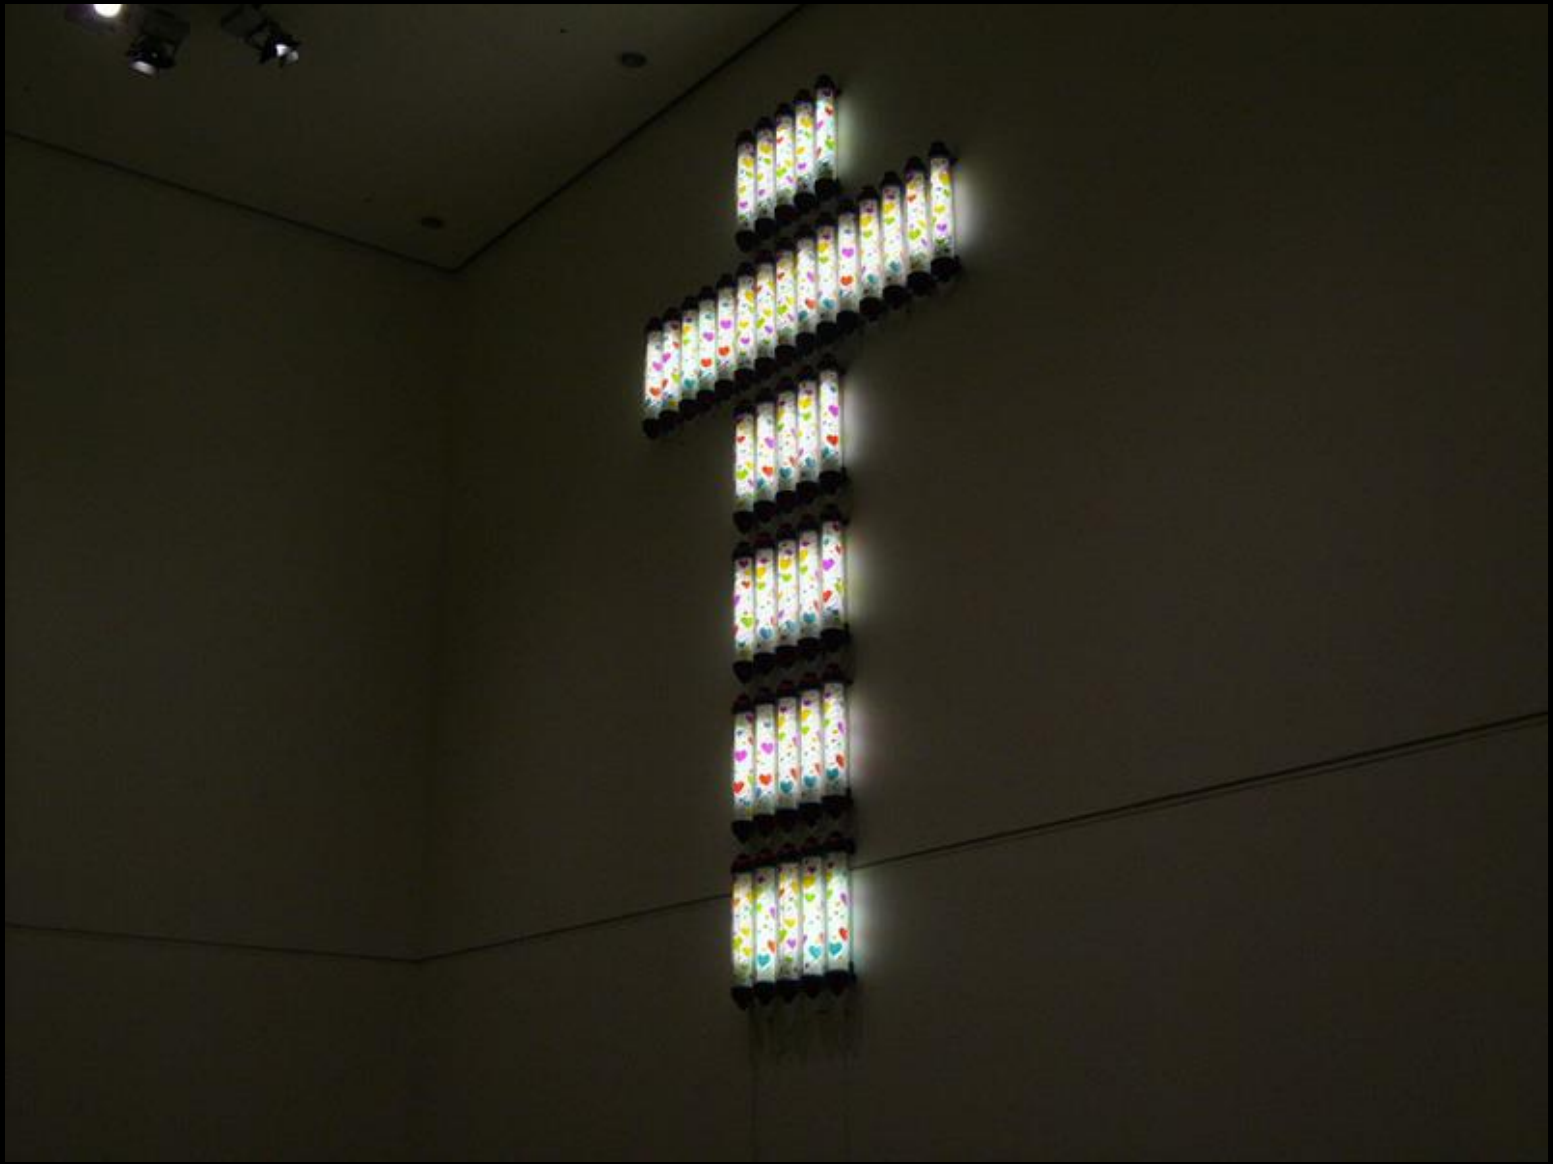

dusu choi 2014

holy grails 2014 soju glass, cement, ink and love

holy grails set 2014

cold enough concrete – cement man 2014

performance detail

holy mountain / cement HD, sound _ 04:45 _ 2014

property 2014 cement, broken glasses

the wall I never climb 2014 / cover vinyl, ink , lamp

Freeze _ HD, sound _ 11:21_ 2014

당신의 그림자는 달 빛 보다 아름답다 2013/ cement, whisky bottles, water, lamp

detail water level on cement structure

no man's land 2010 wrap all stuff for gallery with vinyl and display on news paper

hyper real love 2009 construction materials and tv set with screen saver programe

cut off the mountain 2007 magazine cut and collage

a sign for short, sweet and magical times 2006

brand new cross 2005 manipulated with colorful heart patterned lighting and rotating barber shop sign