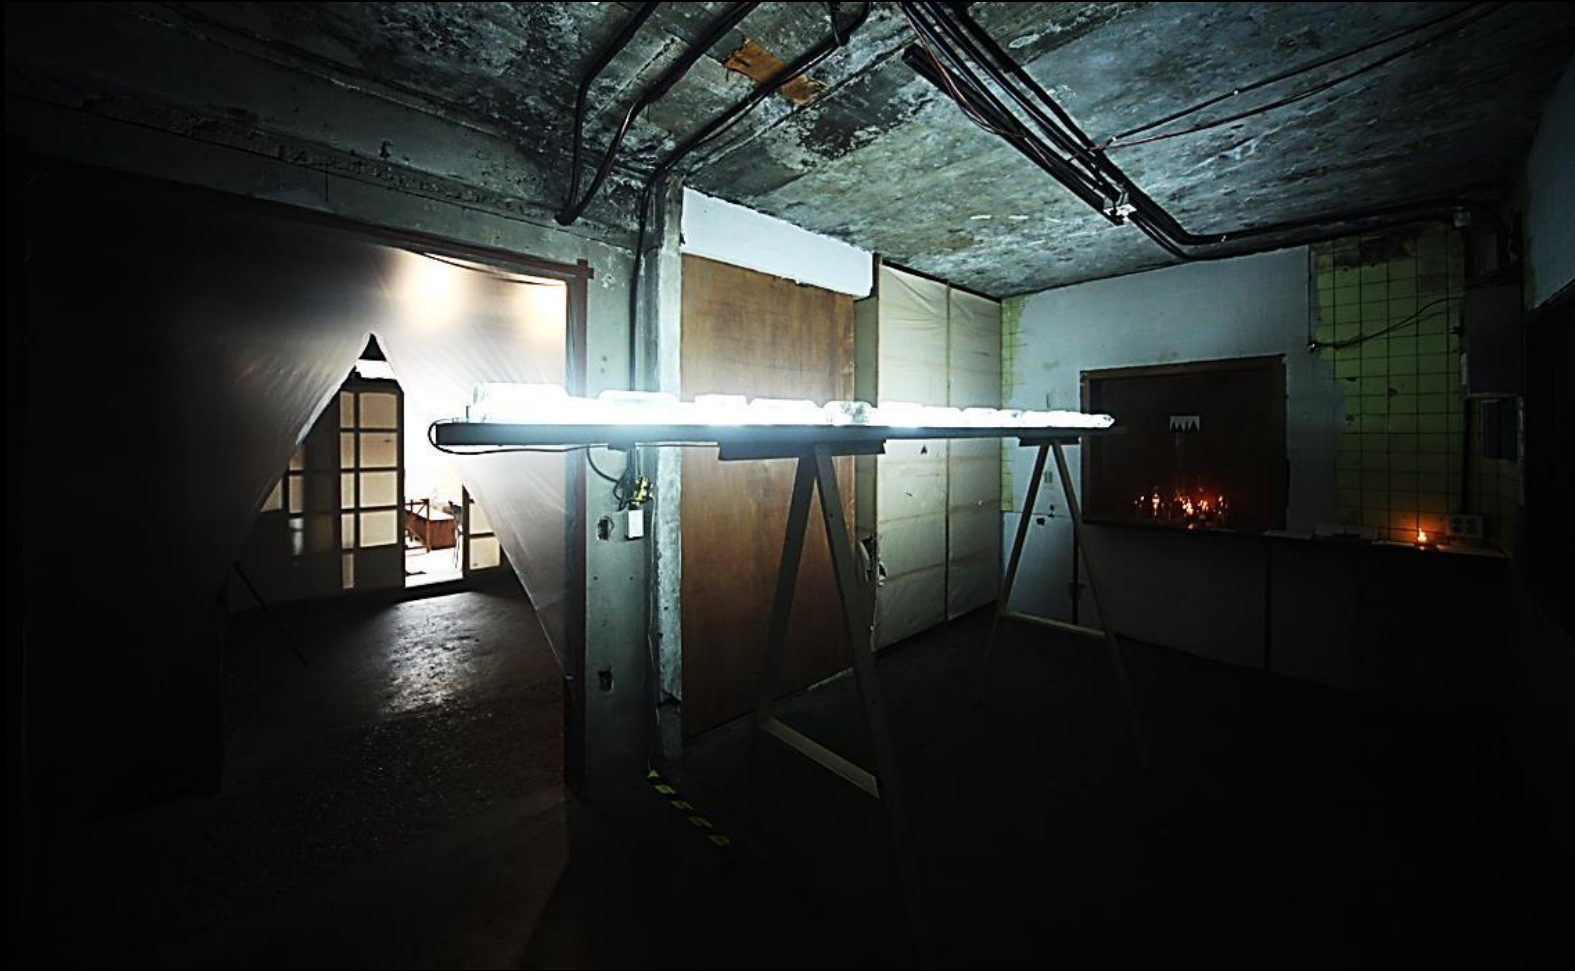

dusu choi 2014

holy grails 2014 soju glass, cement, ink and love

holy grails set 2014

cold enough concrete – cement man 2014

performance detail

holy mountain / cement HD, sound _ 04:45 _ 2014

property 2014 cement, broken glasses

the wall I never climb 2014 / cover vinyl, ink , lamp

Freeze _ HD, sound _ 11:21_ 2014

당신의 그림자는 달 빛 보다 아름답다 2013/ cement, whisky bottles, water, lamp

detail water level on cement structure

no man's land 2010 wrap all stuff for gallery with vinyl and display on news paper