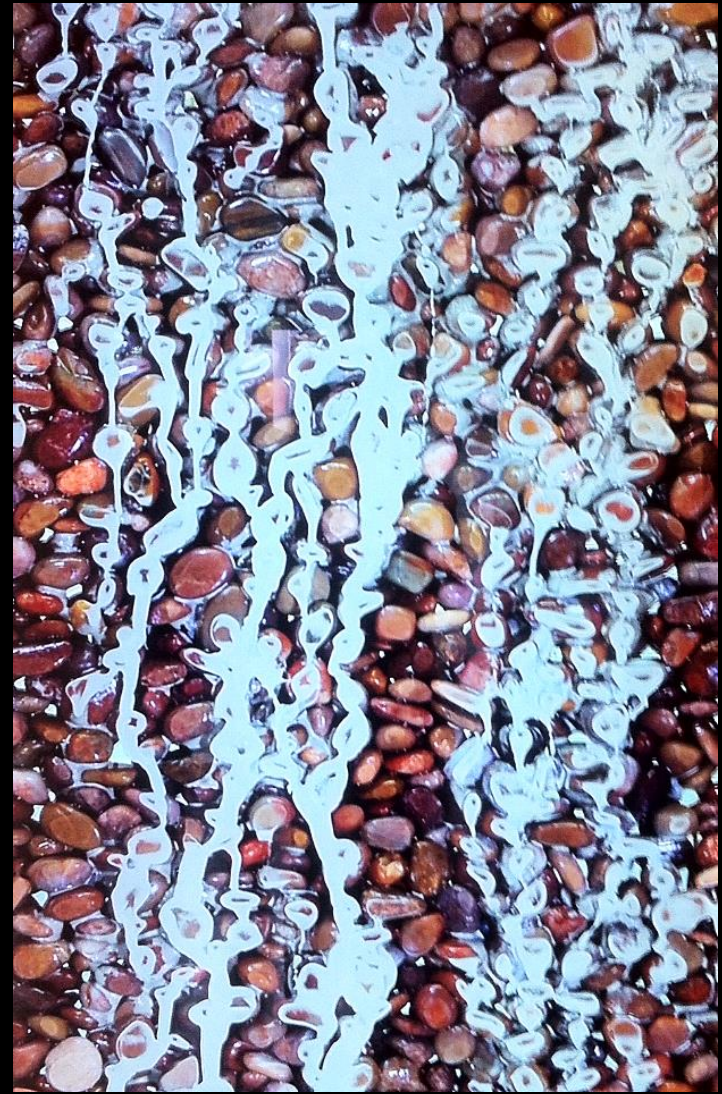

dusu choi 2014

holy grails 2014 soju glass, cement, ink and love

holy grails set 2014

cold enough concrete – cement man 2014

performance detail

holy mountain / cement HD, sound _ 04:45 _ 2014

property 2014 cement, broken glasses

the wall I never climb 2014 / cover vinyl, ink , lamp

Freeze _ HD, sound _ 11:21_ 2014

당신의 그림자는 달 빛 보다 아름답다 2013/ cement, whisky bottles, water, lamp

detail water level on cement structure

no man's land 2010 wrap all stuff for gallery with vinyl and display on news paper

hyper real love 2009 construction materials and tv set with screen saver programe

cut off the mountain 2007 magazine cut and collage

a sign for short, sweet and magical times 2006

brand new cross 2005 manipulated with colorful heart patterned lighting and rotating barber shop sign