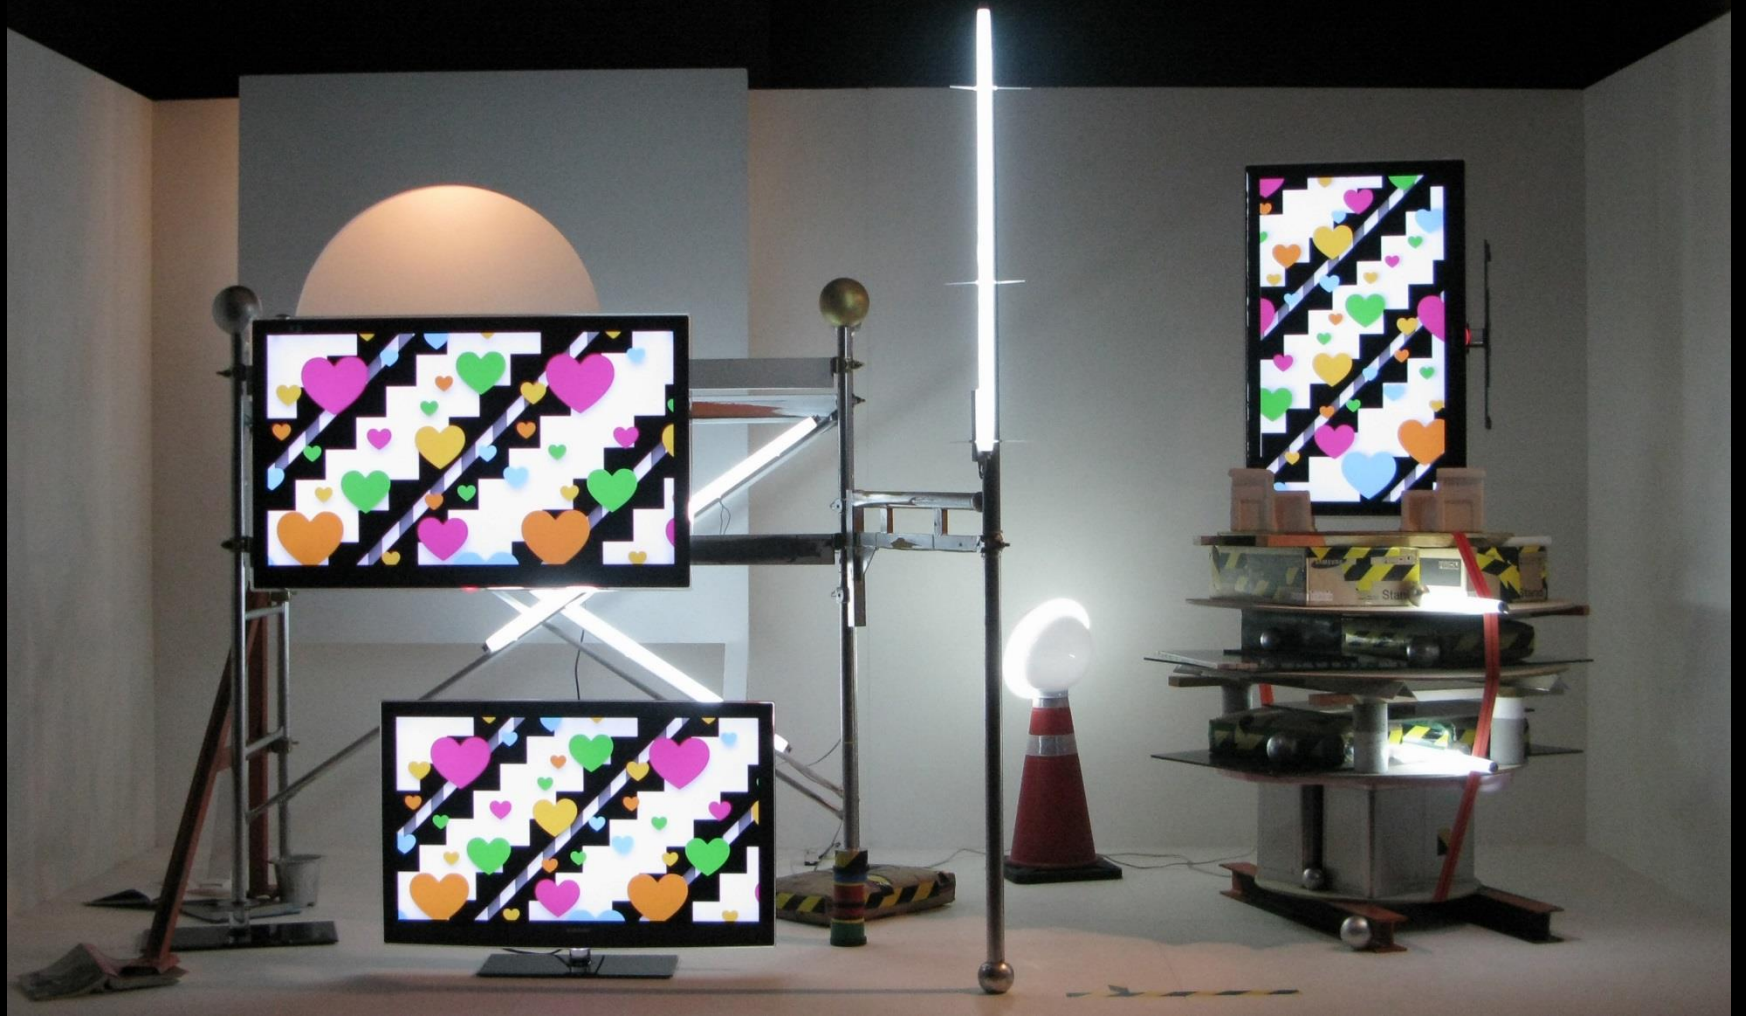

dusu choi 2014

holy grails 2014 soju glass, cement, ink and love

holy grails set 2014

cold enough concrete – cement man 2014

performance detail

holy mountain / cement HD, sound _ 04:45 _ 2014

property 2014 cement, broken glasses

the wall I never climb 2014 / cover vinyl, ink , lamp

Freeze _ HD, sound _ 11:21_ 2014

당신의 그림자는 달 빛 보다 아름답다 2013/ cement, whisky bottles, water, lamp

detail water level on cement structure

no man's land 2010 wrap all stuff for gallery with vinyl and display on news paper

hyper real love 2009 construction materials and tv set with screen saver programe

cut off the mountain 2007 magazine cut and collage

a sign for short, sweet and magical times 2006

brand new cross 2005 manipulated with colorful heart patterned lighting and rotating barber shop sign