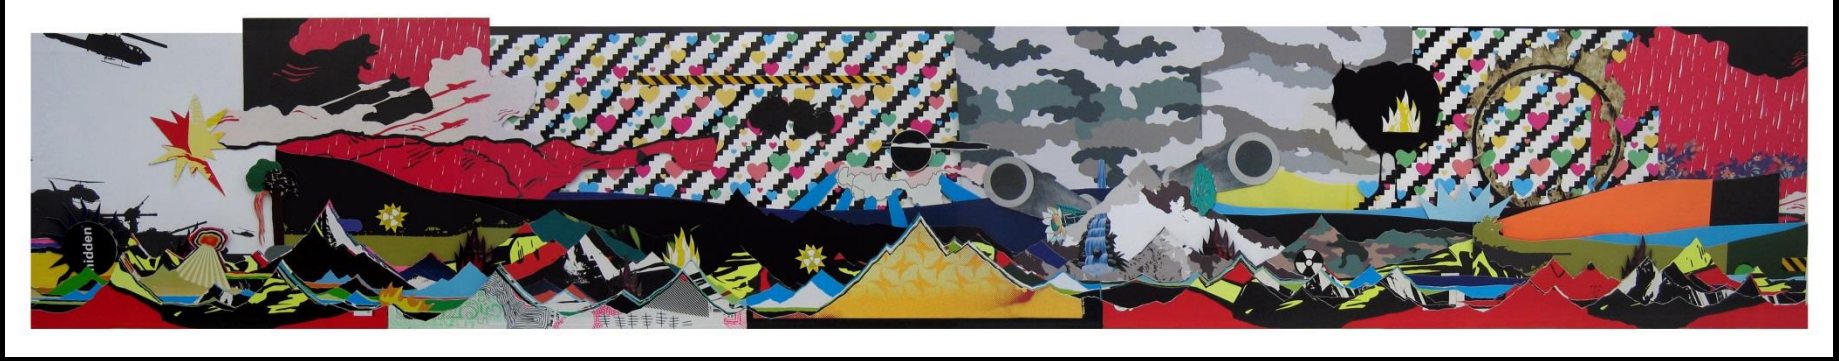

dusu choi 2014

holy grails 2014 soju glass, cement, ink and love

holy grails set 2014

cold enough concrete – cement man 2014

performance detail

holy mountain / cement HD, sound _ 04:45 _ 2014

property 2014 cement, broken glasses

the wall I never climb 2014 / cover vinyl, ink , lamp

Freeze _ HD, sound _ 11:21_ 2014

당신의 그림자는 달 빛 보다 아름답다 2013/ cement, whisky bottles, water, lamp

detail water level on cement structure

no man's land 2010 wrap all stuff for gallery with vinyl and display on news paper

hyper real love 2009 construction materials and tv set with screen saver programe

cut off the mountain 2007 magazine cut and collage

a sign for short, sweet and magical times 2006

brand new cross 2005 manipulated with colorful heart patterned lighting and rotating barber shop sign