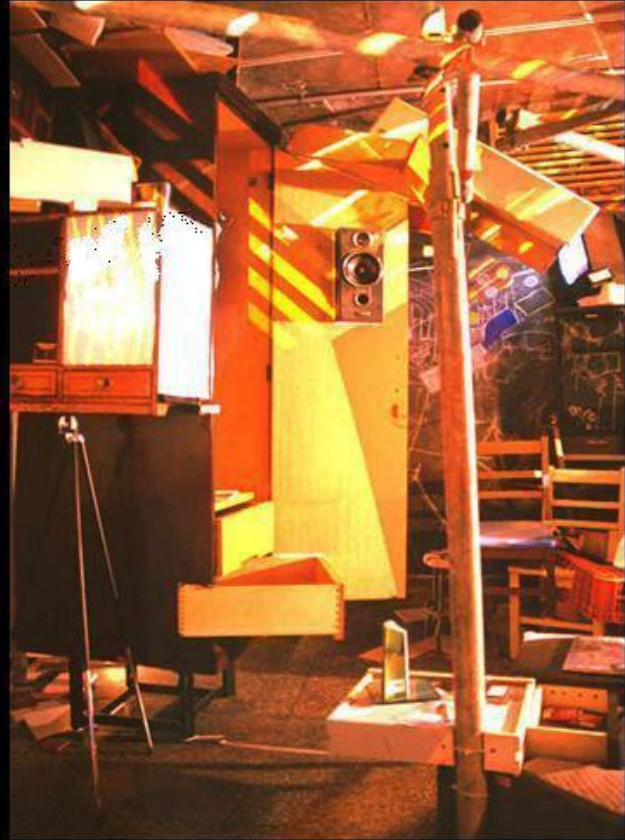

the wall I never climb 2014 / cover vinyl, ink , lamp

Freeze _ HD, sound _ 11:21_ 2014

당신의 그림자는 달 빛 보다 아름답다 2013/ cement, whisky bottles, water, lamp

detail water level on cement structure

no man's land 2010 wrap all stuff for gallery with vinyl and display on news paper

hyper real love 2009 construction materials and tv set with screen saver programe

cut off the mountain 2007 magazine cut and collage

a sign for short, sweet and magical times 2006

brand new cross 2005 manipulated with colorful heart patterned lighting and rotating barber shop sign