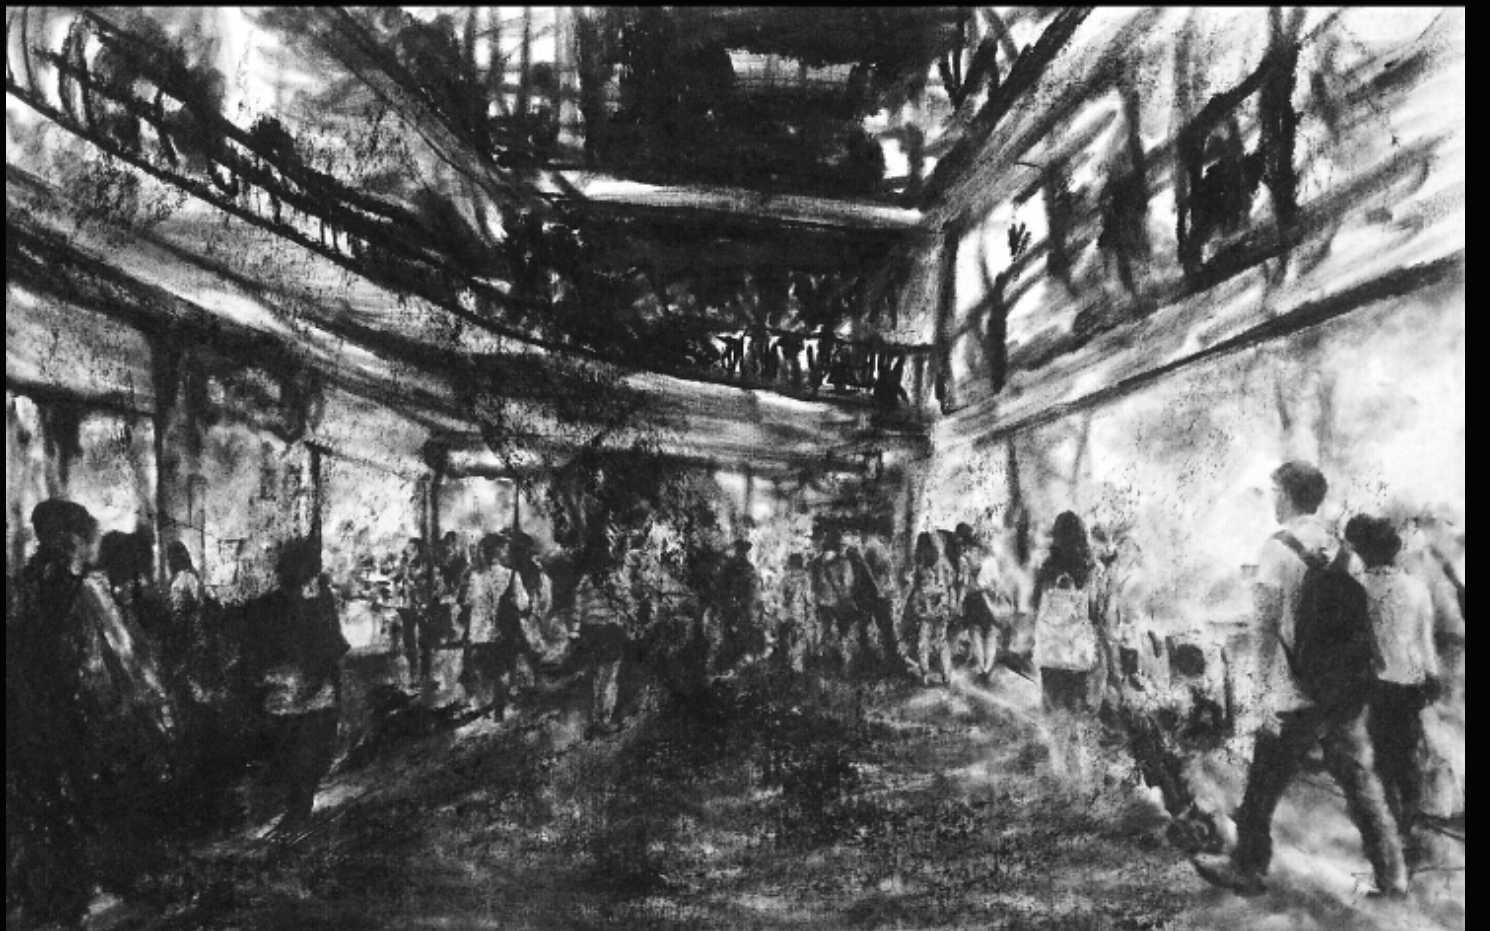

Drawing, 29.7x42cm, Conte on Kentpaper, 2015

Drawing, 150x300cm, Conte on Kentpaper, 2015

Drawing, 150x300cm, Conte on Kentpaper, 2015

EXHIBITION

흑백공간 _ Drawing Room

2015. 11. 20(Fri) - 12. 3(Thu)

황경현 _ Hwang Gyung Hyun