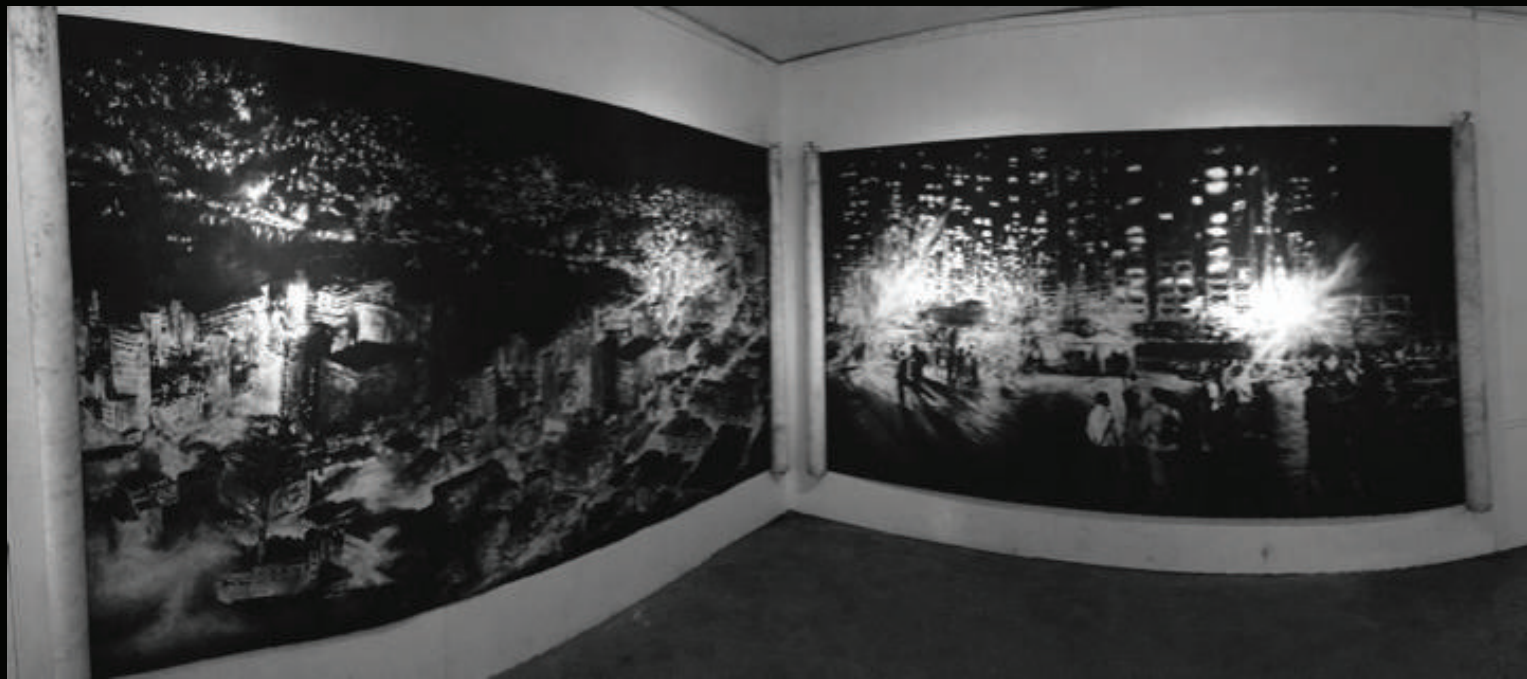

Drawing, 29.7x42cm, Conte on Kentpaper, 2015

Drawing, 150x300cm, Conte on Kentpaper, 2015

Drawing, 150x300cm, Conte on Kentpaper, 2015

EXHIBITION

흑백공간 _ Drawing Room

2015. 11. 20(Fri) - 12. 3(Thu)

황경현 _ Hwang Gyung Hyun